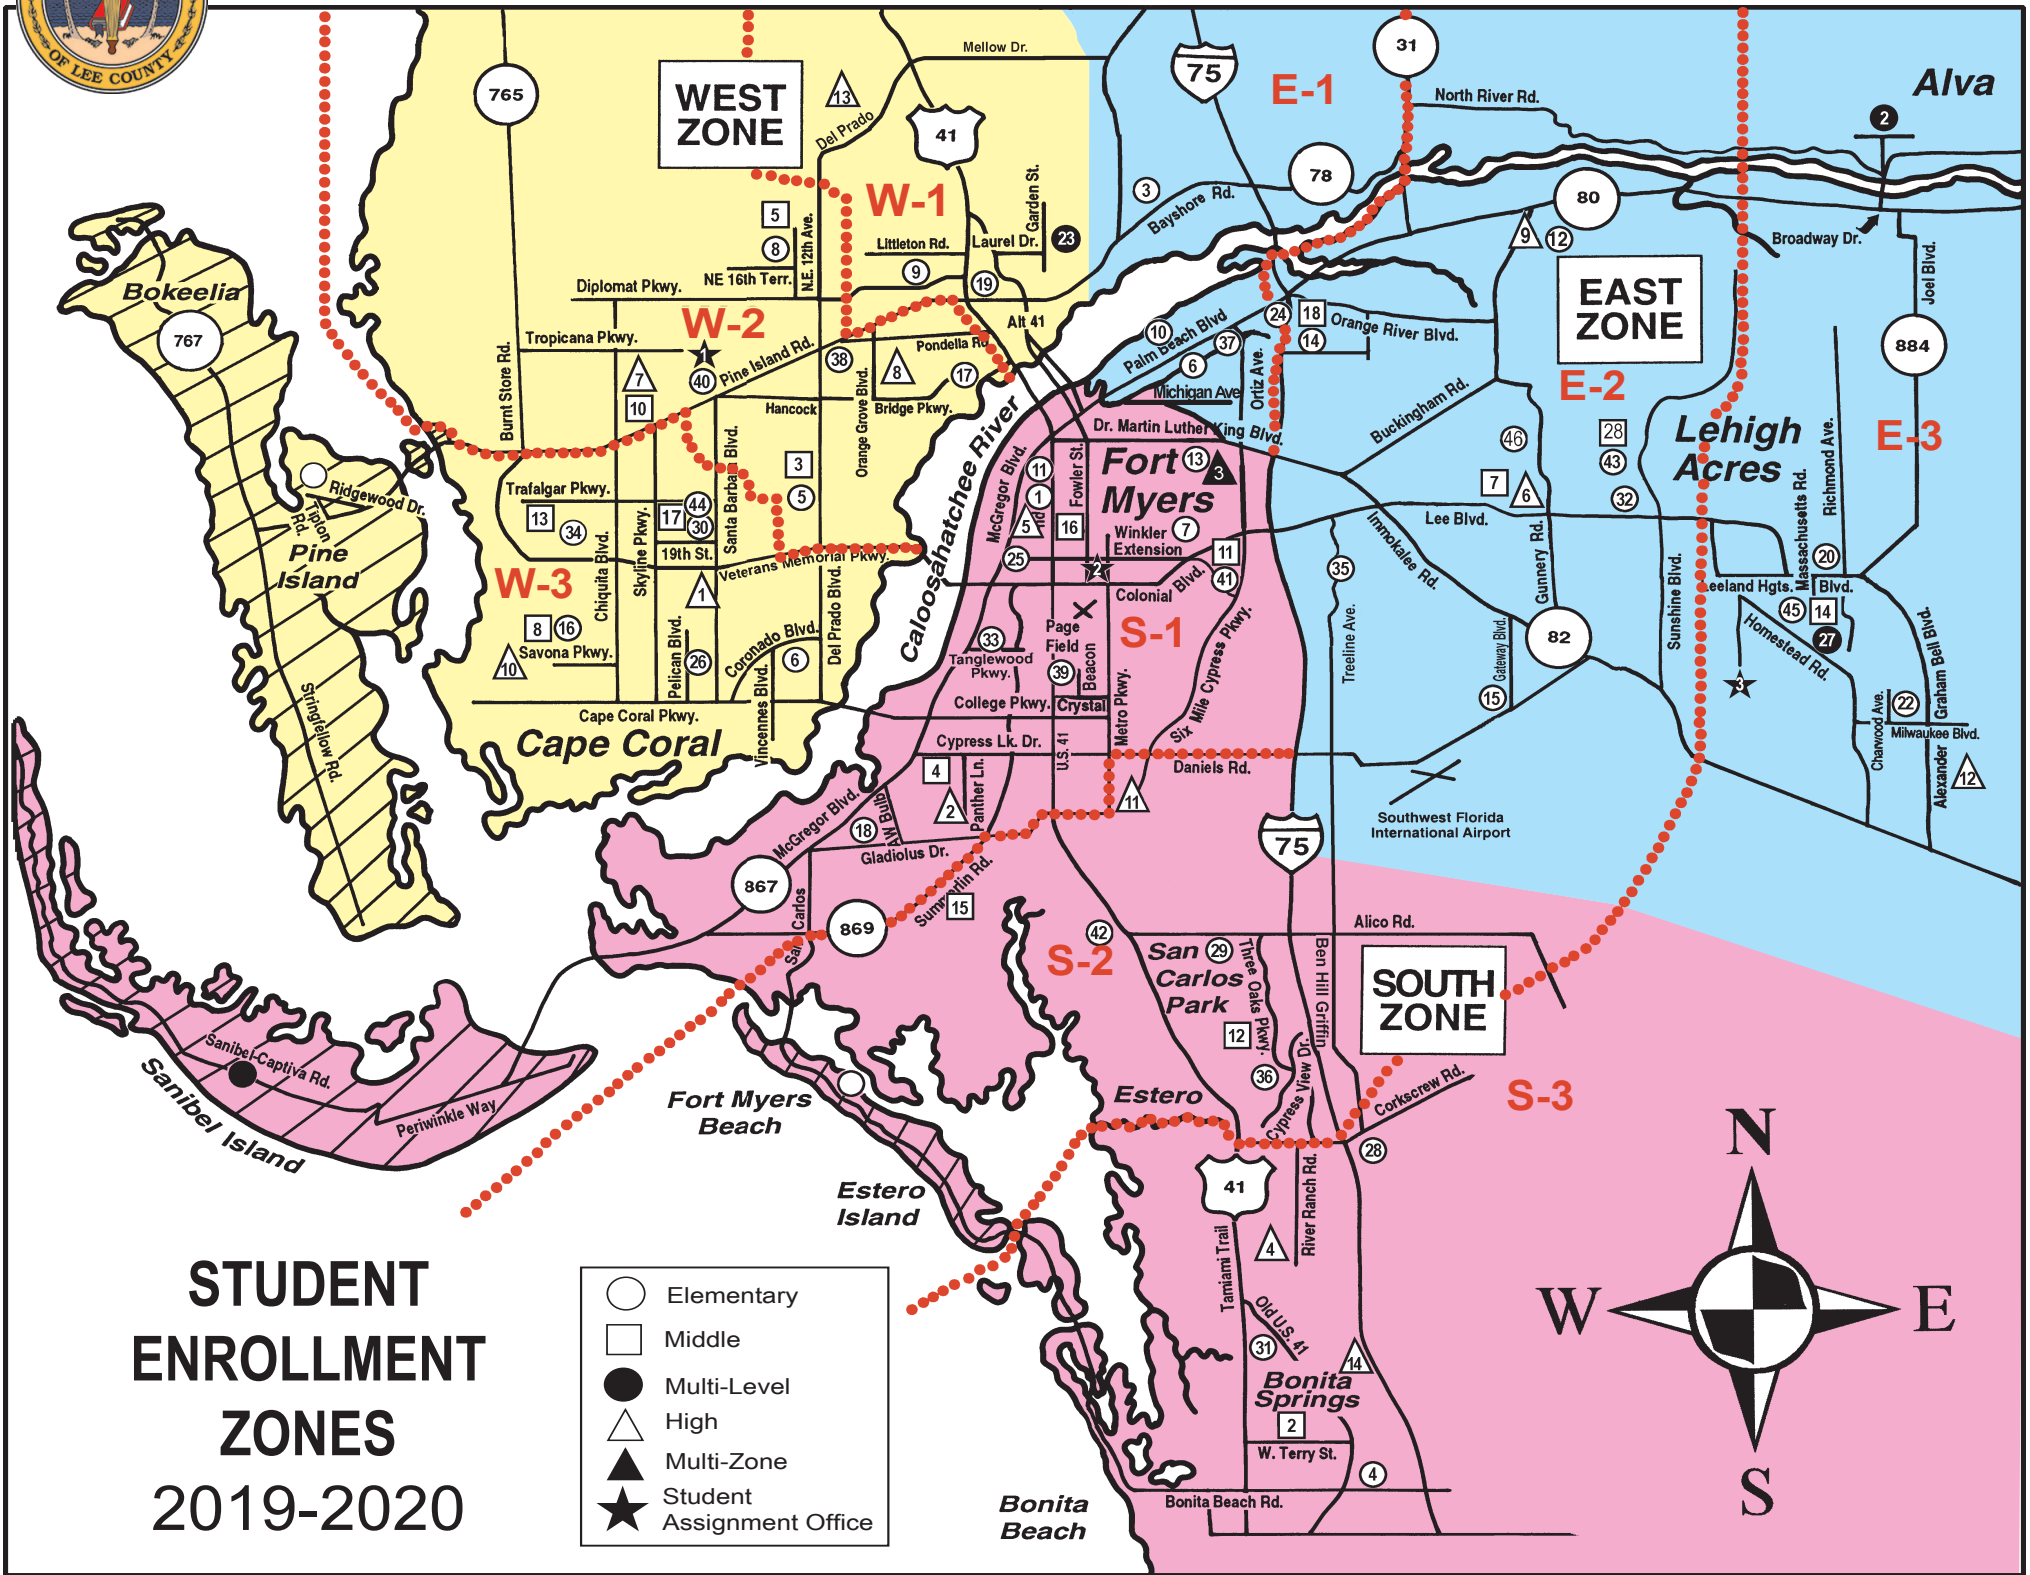

THE SCHOOL DISTRICT OF LEE COUNTY

Free school bus transportation is provided for students who live beyond two miles from their assigned school. Students residing in barrier island boundary areas of Fort Myers Beach, and Pine Island will attend their barrier island elementary school. Students residing in barrier island boundary area of Sanibel Island will attend their barrier island elementary and middle school.

SOUTH ZONE Student Enrollment Office	
Fort Myers	2
Elementary Schools	
Allen Park	1
Bonita Springs (A) (U)	4
Colonial (U)	7
Edison Park (A)	11
Franklin Park (U)	13
Heights (IB)	18
Orangewood	25
Pinewoods	28
Ray V. Pottorf	41
Rayma C. Page (U)	42
San Carlos Park (A) (U)	29
Spring Creek (U)	31
Tanglewood	33
Three Oaks	36
Villas	39
Middle Schools	
Bonita Springs (A) (CA)	2
Cypress Lake (A)	4
Fort Myers Middle Academy (U)	16
Lexington (IB)	15
Paul Laurence Dunbar	11
Three Oaks (U)	12
High Schools	
Bonita Springs (9th, 10th, & 11th grades only) (FC)-S2 & S3 Only	14
Cypress Lake (A) (CAP)	2
Dunbar Zone Magnet (IB/S)	3
Estero (CA)	4
Fort Myers (IB)	5
South Fort Myers (C) (CAP)	11

EAST ZONE Student Enrollment Office	
Lehigh Acres	3
Elementary Schools	
Alva (K-8)	2
Bayshore (U)	3
Edgewood Academy (A) (U)	10
G. Weaver Higgs	45
Gateway	15
Harns Marsh	43
James Stephens Academy (U)	6
Lehigh	20
Manatee (U)	14
Mirror Lakes (U)	22
Orange River (U)	24
River Hall (U)	12
Sunshine	32
Tice (FL)	37
Tortuga Preserve (U)	46
Treeline (U)	35
Veterans Park (K-8) (A) (U)	27
Middle Schools	
Alva (K-8)	2
Harns Marsh (CA) (A) (U)	28
Lehigh Acres (CA) (STEAM) (U)	14
Oak Hammock (A) (U)	18
Varsity Lakes (U)	7
Veterans Park (K-8) (A) (U)	27
High Schools	
Dunbar (IB/S)	3
East Lee County (C) (CA)	12
Lehigh Senior (A) (CA)	6
Riverdale (IB)	9